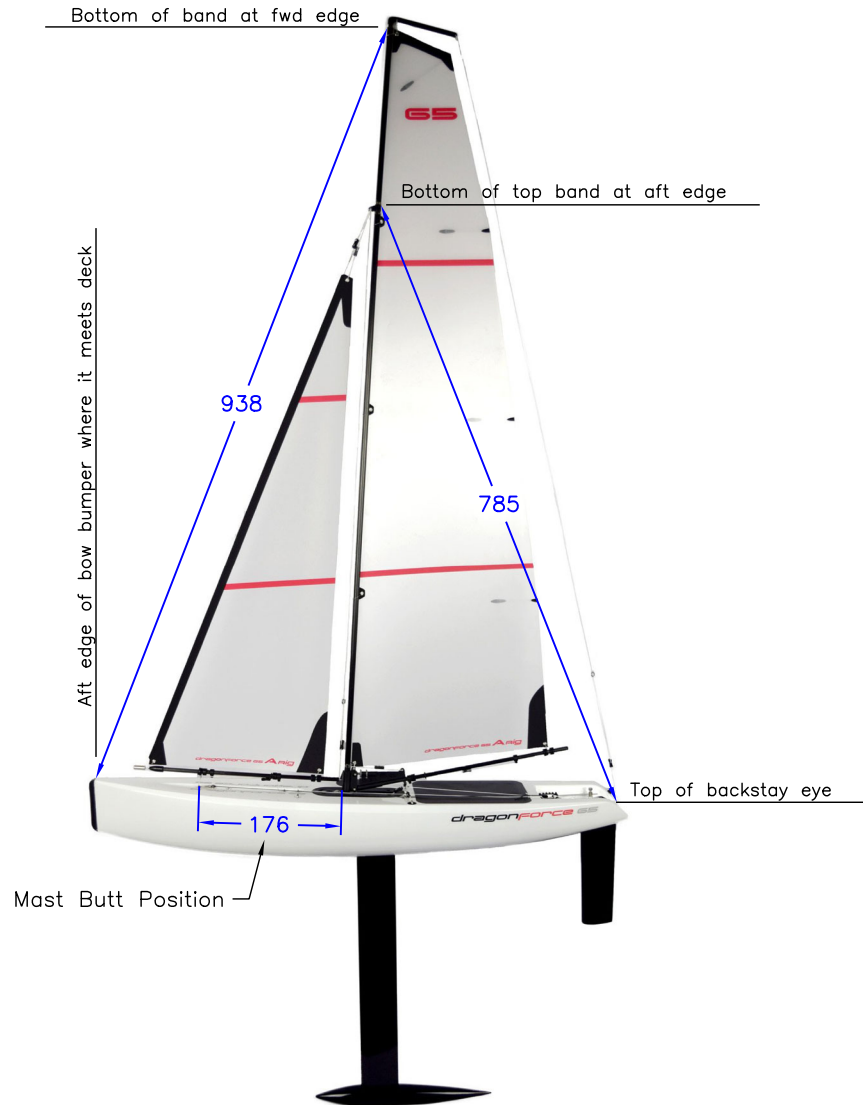

dragonforce 65

Tuning Guide

Mast Rake

DF 65 Sheet Routing

dragonforce 65

Tuning Guide

Sail Trim

Outhaul Settings

Main leach 60-70mm from backstay at center batten

Jib leach 50mm from jib stay at center