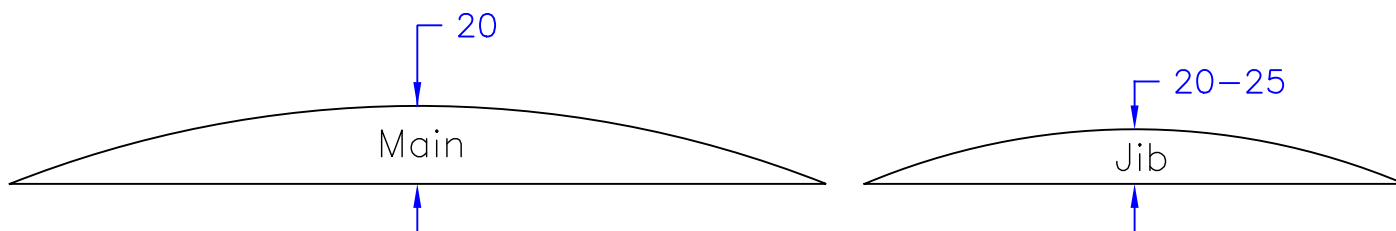

Main leach 60-70mm from backstay at center batten

Jib leach 50mm from jib stay at center