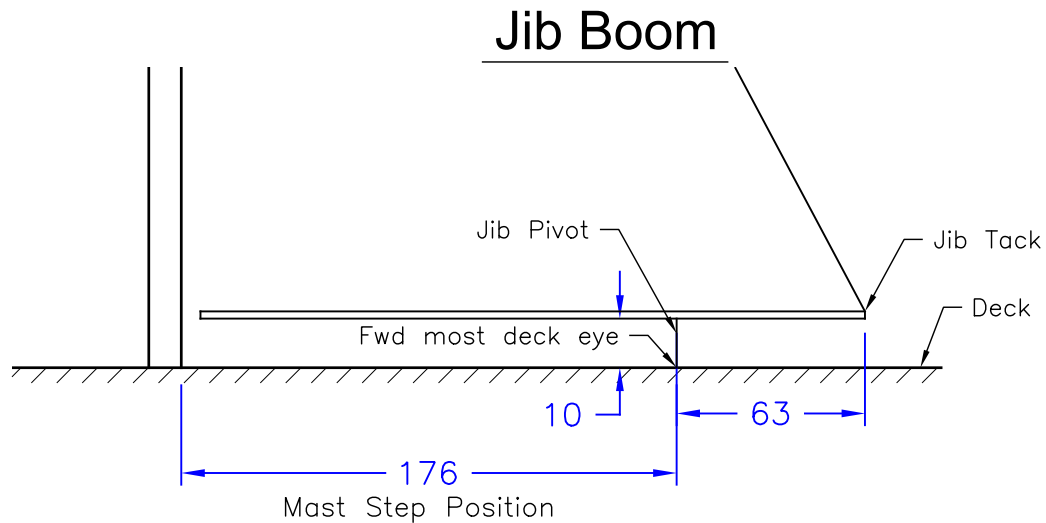

dragonforce 65

Tuning Guide