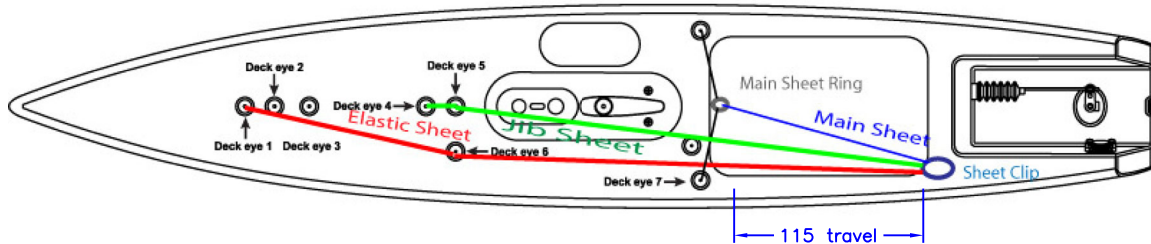

DF 65 Sheet Routing