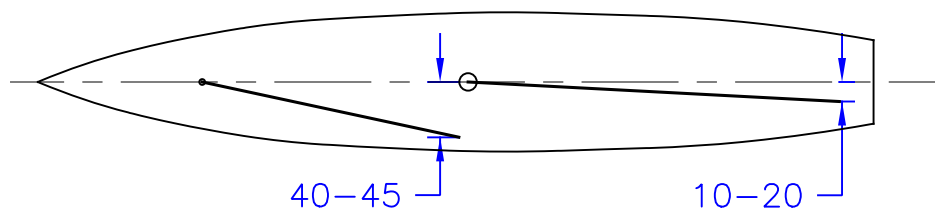

dragonforce 65

Tuning Guide

Sail Trim

Outhaul Settings

Main leach 60-70mm from backstay at center batten

Jib leach 50mm from jib stay at center